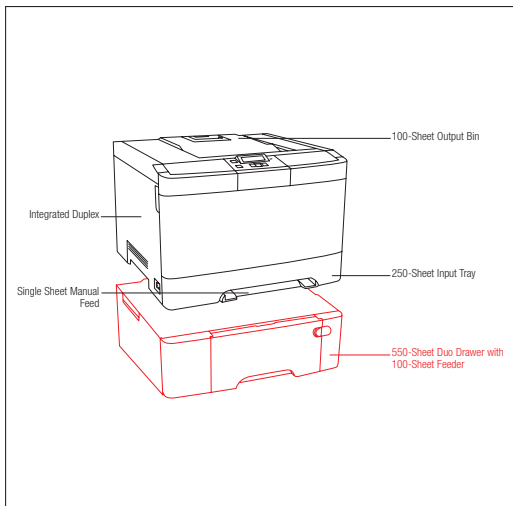

Lexmark C543dn

Part #	Model
26B0035	Lexmark C543dn
Part # Laser Toner/Print Cartridge	
C540H1KG	C54x, X54x Black High Yield Return Programme Toner Cartridge (2.5K)
C540H1CG	C54x, X54x Cyan High Yield Return Programme Toner Cartridge (2K)
C540H1MG	C54x, X54x Magenta High Yield Return Programme Toner Cartridge (2K)
C540H1YG	C54x, X54x Yellow High Yield Return Programme Toner Cartridge (2K)
C540A1KG	C54x, X54x Black Return Programme Toner Cartridge (1K)
C540A1CG	C54x, X54x Cyan Return Programme Toner Cartridge (1K)
C540A1MG	C54x, X54x Magenta Return Programme Toner Cartridge (1K)
C540A1YG	C54x, X54x Yellow Return Programme Toner Cartridge (1K)
C540H2KG	C54x, X54x Black High Yield Toner Cartridge (2.5K)
C540H2CG	C54x, X54x Cyan High Yield Toner Cartridge (2K)
C540H2MG	C54x, X54x Magenta High Yield Toner Cartridge (2K)
C540H2YG	C54x, X54x Yellow High Yield Toner Cartridge (2K)
C540X75G	C54x, X54x Waste Toner Bottle (18K)
C540X71G	C54x, X54x Black Imaging Kit (30K)
C540X74G	C54x, X54x Black and Colour Imaging Kit (30K)

Part #	User Replaceable Parts
3049484	C540, C543, C544 Relocation Kit

Part #	Paper & Transparencies
12A8241	Professional Colour Laser Transparencies, A4
Part # Paper Handling	
3000551	550-Sheet Duo Drawer with 100-Sheet MPF
Part # Memory Options	
1022298	128MB DDR1-DRAM
1022299	256MB DDR1-DRAM
1022301	512MB DDR1-DRAM
Part # Connectivity	
1021294	USB (2 Meter) Cable
14T0165	Lexmark N4050e 802.11g Wireless Print Server
14T0220	MarkNet N7020e Gigabit Ethernet Print Server
Part # Extended Warranties	
2350442	C543 2-Years Total Onsite Service, Next Business Day
2350443	C543 3-Years Total Onsite Service, Next Business Day
2350444	C543 4-Years Total Onsite Service, Next Business Day
2350446	C543 1-Year Onsite Service Renewal, Next Business Day

In the box
Lexmark C543dn color laser printer, 2,000*-page color (CMY) Starter Toner Cartridges, 2,500*-page Black Starter Toner Cartridge, 4 Developer units (K, C, M, Y), Photoconductor unit, Software and Documentation CD, Power Cord(s), Setup Guides (network and local attachment), Statement of limited warranty / guarantee, Operator panel language overlays, Cartridge Return Program Information