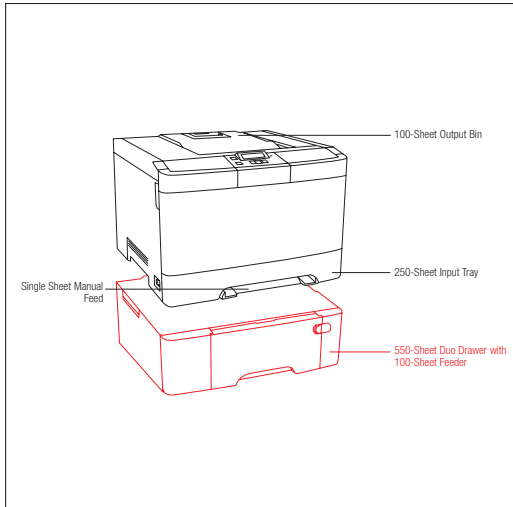

Lexmark C540n

Part #	Model
26A0035	Lexmark C540n
Part # Laser Toner/Print Cartridge	
C540H1KG	C54x, X54x Black High Yield Return Programme Toner Cartridge (2.5K)
C540H1CG	C54x, X54x Cyan High Yield Return Programme Toner Cartridge (2K)
C540H1MG	C54x, X54x Magenta High Yield Return Programme Toner Cartridge (2K)
C540H1YG	C54x, X54x Yellow High Yield Return Programme Toner Cartridge (2K)
C540A1KG	C54x, X54x Black Return Programme Toner Cartridge (1K)
C540A1CG	C54x, X54x Cyan Return Programme Toner Cartridge (1K)
C540A1MG	C54x, X54x Magenta Return Programme Toner Cartridge (1K)
C540A1YG	C54x, X54x Yellow Return Programme Toner Cartridge (1K)
C540H2KG	C54x, X54x Black High Yield Toner Cartridge (2.5K)
C540H2CG	C54x, X54x Cyan High Yield Toner Cartridge (2K)
C540H2MG	C54x, X54x Magenta High Yield Toner Cartridge (2K)
C540H2YG	C54x, X54x Yellow High Yield Toner Cartridge (2K)
C540X75G	C54x, X54x Waste Toner Bottle (18K)
C540X71G	C54x, X54x Black Imaging Kit (30K)
C540X74G	C54x, X54x Black and Colour Imaging Kit (30K)

Part #	User Replaceable Parts
3049484	C540, C543, C544 Relocation Kit

Part #	Paper & Transparencies
12A8241	Professional Colour Laser Transparencies, A4
Part # Paper Handling	
3000551	550-Sheet Duo Drawer with 100-Sheet MPF
Part # Memory Options	
1022298	128MB DDR1-DRAM
1022299	256MB DDR1-DRAM
1022301	512MB DDR1-DRAM
Part # Connectivity	
1021294	USB (2 Meter) Cable
14T0165	Lexmark N4050e 802.11g Wireless Print Server
14T0220	MarkNet N7020e Gigabit Ethernet Print Server
Part # Extended Warranties	
2350407	C540 2-Years Total Onsite Service, Next Business Day
2350408	C540 3-Years Total Onsite Service, Next Business Day
2350409	C540 4-Years Total Onsite Service, Next Business Day
2350411	C540 1-Year Onsite Service Renewal, Next Business Day

In the box
Lexmark C540n color laser printer, 1,000*-page color (CMY) Starter Toner Cartridges, 1,000*-page Black Starter Toner Cartridge, 4 Developer units (K, C, M, Y), Photoconductor unit, Software and Documentation CD, Power Cord(s), Setup Guides (network and local attachment), Statement of limited warranty / guarantee, Operator panel language overlays, Cartridge Return Program Information