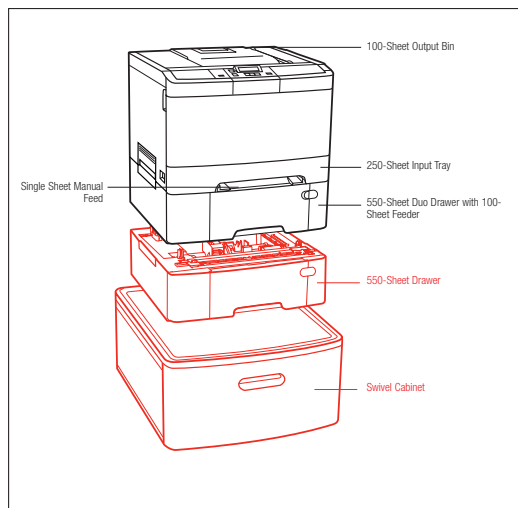

Part #	Model
26C0141	Lexmark C546dtn
Part #	Laser Toner/Print Cartridge
C546U1KG	C546, X546 Black Extra High Yield Return Program Toner Cartridge
C544X1CG	C544, X544 Cyan Extra High Yield Return Programme Toner Cartridge (4K)
C544X1MG	C544, X544 Magenta Extra High Yield Return Programme Toner Cartridge (4K)
C544X1YG	C544, X544 Yellow Extra High Yield Return Programme Toner Cartridge (4K)
C540H1KG	C54x, X54x Black High Yield Return Programme Toner Cartridge (2.5K)
C540H1CG	C54x, X54x Cyan High Yield Return Programme Toner Cartridge (2K)
C540H1MG	C54x, X54x Magenta High Yield Return Programme Toner Cartridge (2K)
C540H1YG	C54x, X54x Yellow High Yield Return Programme Toner Cartridge (2K)
C540A1KG	C54x, X54x Black Return Programme Toner Cartridge (1K)
C540A1CG	C54x, X54x Cyan Return Programme Toner Cartridge (1K)
C540A1MG	C54x, X54x Magenta Return Programme Toner Cartridge (1K)
C540A1YG	C54x, X54x Yellow Return Programme Toner Cartridge (1K)
C546U2KG	C546, X546 Black Extra High Yield Toner Cartridge
C544X2CG	C544, X544 Cyan Extra High Yield Toner Cartridge (4K)
C544X2MG	C544, X544 Magenta Extra High Yield Toner Cartridge (4K)
C544X2YG	C544, X544 Yellow Extra High Yield Toner Cartridge (4K)
C540H2KG	C54x, X54x Black High Yield Toner Cartridge (2.5K)
C540H2CG	C54x, X54x Cyan High Yield Toner Cartridge (2K)
C540H2MG	C54x, X54x Magenta High Yield Toner Cartridge (2K)
C540H2YG	C54x, X54x Yellow High Yield Toner Cartridge (2K)
C540X75G	C54x, X54x Waste Toner Bottle (18K)
C540X71G	C54x, X54x Black Imaging Kit (30K)
C540X74G	C54x, X54x Black and Colour Imaging Kit (30K)
Part #	Paper & Transparencies
12A8241	Professional Colour Laser Transparencies, A4
Part #	Paper Handling
3051710	C546, X546 550-Sheet Drawer
Part #	Furniture
3052765	Swivel Cabinet
Part #	Memory Options
1022299	256MB DDR1-DRAM

1022301	512MB DDR1-DRAM
1021209	64MB Flash Card
Part #	Connectivity
1021294	USB (2 Meter) Cable
14T0165	Lexmark N4050e 802.11g Wireless Print Server
14T0220	MarkNet N7020e Gigabit Ethernet Print Server
Part #	Extended Warranties
2352700P	C546 2-Years Total (1+1) Onsite Service, Next Business Day
2352701P	C546 3-Years Total (1+2) Onsite Service, Next Business Day
2352702P	C546 4-Years Total (1+3) Onsite Service, Next Business Day
2352703P	C546 5-Years Total (1+4) Onsite Service, Next Business Day
2352704P	C546 1-Year Onsite Service Renewal, Next Business Day
Part #	User Replaceable Parts
3049484	C540, C543, C544 Relocation Kit
Part #	NC
2352725	C546 Installation

Lexmark's guarantee to you

In the box

Environmental commitment

Cost-saving and environmental features

- Duplex models are Energy Star compliant
- Duplex printing, print and hold (verify print), multi-up printing and quality printing on recycled paper help reduce paper consumption
- Selectable toner saving modes help reduce the amount of toner used on a page.
- Lexmark Cartridge Collection Program helps reduce landfill