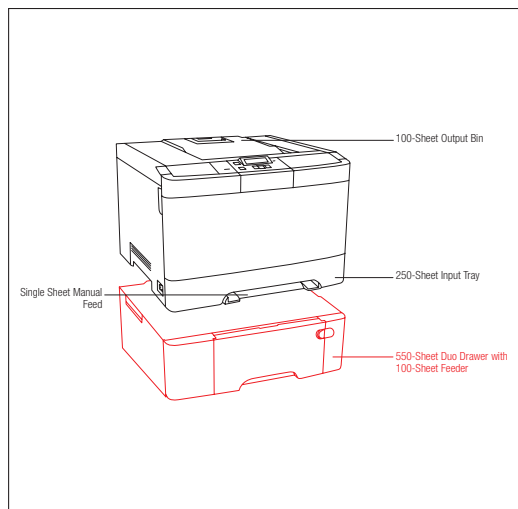

Lexmark C544n

Part #	Model
26C0085	Lexmark C544n
Part #	Laser Toner/Print Cartridge
C544X1KG	C544, X544 Black Extra High Yield Return Programme Toner Cartridge (6K)
C544X1CG	C544, X544 Cyan Extra High Yield Return Programme Toner Cartridge (4K)
C544X1MG	C544, X544 Magenta Extra High Yield Return Programme Toner Cartridge (4K)
C544X1YG	C544, X544 Yellow Extra High Yield Return Programme Toner Cartridge (4K)
C540H1KG	C54x, X54x Black High Yield Return Programme Toner Cartridge (2.5K)
C540H1CG	C54x, X54x Cyan High Yield Return Programme Toner Cartridge (2K)
C540H1MG	C54x, X54x Magenta High Yield Return Programme Toner Cartridge (2K)
C540H1YG	C54x, X54x Yellow High Yield Return Programme Toner Cartridge (2K)
C540A1KG	C54x, X54x Black Return Programme Toner Cartridge (1K)
C540A1CG	C54x, X54x Cyan Return Programme Toner Cartridge (1K)
C540A1MG	C54x, X54x Magenta Return Programme Toner Cartridge (1K)
C540A1YG	C54x, X54x Yellow Return Programme Toner Cartridge (1K)
C544X2KG	C544, X544 Black Extra High Yield Toner Cartridge (6K)
C544X2CG	C544, X544 Cyan Extra High Yield Toner Cartridge (4K)
C544X2MG	C544, X544 Magenta Extra High Yield Toner Cartridge (4K)
C544X2YG	C544, X544 Yellow Extra High Yield Toner Cartridge (4K)
C540H2KG	C54x, X54x Black High Yield Toner Cartridge (2.5K)
C540H2CG	C54x, X54x Cyan High Yield Toner Cartridge (2K)
C540H2MG	C54x, X54x Magenta High Yield Toner Cartridge (2K)
C540H2YG	C54x, X54x Yellow High Yield Toner Cartridge (2K)
C540X75G	C54x, X54x Waste Toner Bottle (18K)
C540X71G	C54x, X54x Black Imaging Kit (30K)
C540X74G	C54x, X54x Black and Colour Imaging Kit (30K)
Part #	Paper & Transparencies
12A8241	Professional Colour Laser Transparencies, A4
Part #	Paper Handling
3000551	550-Sheet Duo Drawer with 100-Sheet MPF
Part #	Memory Options
1022298	128MB DDR1-DRAM
1022299	256MB DDR1-DRAM

1022301	512MB DDR1-DRAM
1021209	64MB Flash Card
Part #	Connectivity
1021294	USB (2 Meter) Cable
14T0165	Lexmark N4050e 802.11g Wireless Print Server
14T0220	MarkNet N7020e Gigabit Ethernet Print Server
Part #	Extended Warranties
2350477	C544 2-Years Total Onsite Service, Next Business Day
2350478	C544 3-Years Total Onsite Service, Next Business Day
2350479	C544 4-Years Total Onsite Service, Next Business Day
2350481	C544 1-Year Onsite Service Renewal, Next Business Day
Part #	User Replaceable Parts
3049484	C540, C543, C544 Relocation Kit

Recommended monthly volume: 500 to 1,500 pages

- Available models:
- Lexmark C544dn: Lexmark C544n + integrated duplex
- Lexmark C544dw: Lexmark C544n + built-in wireless

In the box

Lexmark C546dtn