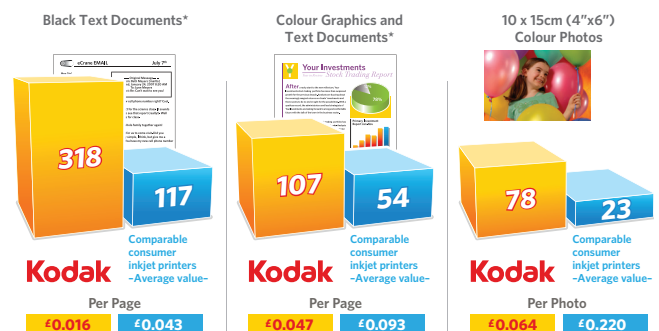

SCAN Specifications	
Scan Type	High Definition CIS Scanner
Scan Size	Documents and photos up to 216mm x 297mm
Other Features	Scan and edit your documents with optical character recognition Scan multiple pictures and create separate image files

COPY Specifications	
Size	Copy same size, fit to page, scale from 20-500%. Make up to 99 copies at a time with or without PC PC Free, One-touch colour copying

Dimensions & Weight	
Size	422mm (w) x 298mm (d) x 177mm (h) 16.6" (w) x 11.8" (d) x 6.9" (h) Fold up paper tray for easy storage
Weight	5.9 kg (13.1 lb)
Connectivity	BLUETOOTH® Wireless Technology Enabled. (Accessory Required) KODAK EASYSHARE Software enables direct link to Kodak Gallery
System Requirements	Microsoft Windows XP (Service pack 2 or above) Microsoft Vista OS MACINTOSH OS X v10.4.8 or later
Minimum Hardware Requirements	128 MB RAM 200 MB Available disk space CD -ROM

Ordering Information			
	Cat	Ean	Pallet/Case Qty
ESP5	127 1022	041771 27102 2	12
KODAK Black Cartridge	895 5916	041778 95591 8	12
KODAK 5-ink Colour Cartridge	196 7082	041771 96708 6	12
KODAK Black and Colour Combo Pack Cartridge	820 3374	041778 20337 8	10
KODAK Premium Photo Value Pack	816 6563	041778 16656 7	8
KODAK Photo Value Pack	139 1499	041771 39149 2	8

Recommended Accessories			
USB cable	845 9828	041778 45982 9	36
KODAK Wireless 2.0 USB BLUETOOTH® Adapter	839 1567	041778 39156 3	36

What you get for every £5 spent on ink*

For more information on the KODAK ESP 5 All-in-One Printer, visit www.kodak.co.uk/go/aio

* Results based on independent third party test data from QualityLogic and price survey data from IDC as of July/August 2007. Prices current at time of printer evaluation and will vary over time. Cost per photo and per page results have been rounded. Actual results may vary. Visit www.kodak.co.uk/go/inkdata for details. Results based on ink cost only. Excludes printer and media costs. Ink yields obtained by continuously printing in accordance with ISO/IEC 24711. Actual yield results may vary.

¹ Based on fastest document print mode and borderless 10 x 15cm (4" x 6") photos using KODAK ULTRA Premium Photo Paper, Studio Gloss, and using WINDOWS OS-based PCs that meet recommended system requirements. Actual results may vary. ² Unprotected under typical home display and dark storage conditions. ³ Using WINDOWS OS-based PCs that meet recommended system requirements. Actual results may vary. ⁴ Average cost per photo based on £13.49/19.99€ RRP of KODAK Premium Photo Value Pack. Actual results may vary. ⁵ Average cost per photo based on £12.49/17.99€ RRP of KODAK Photo Value Pack. Actual results may vary.

© Eastman Kodak Company, 2008. Kodak, ESP, Kodacolor and Ultra are trademarks of Kodak. The Bluetooth® word mark is owned by Bluetooth SIG Inc used under licence by Kodak.