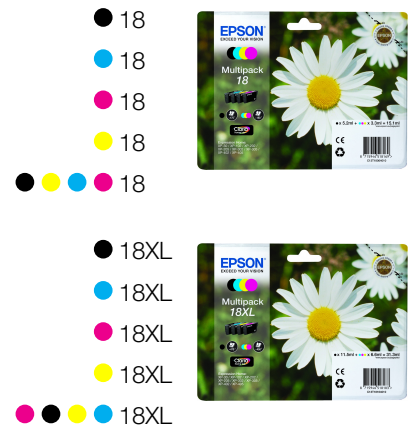

Epson Expression Home XP-415

WHAT'S IN THE BOX

- Warranty document
- Software (CD)
- Setup guide
- Power cable
- Main unit
- Individual Ink Cartridges

INK CARTRIDGE COMPATIBILITY

INK YIELD DATA

	18	18XL
Black	175 pages*	470 pages*
Cyan, Magenta, Yellow	180 pages*	450 pages*