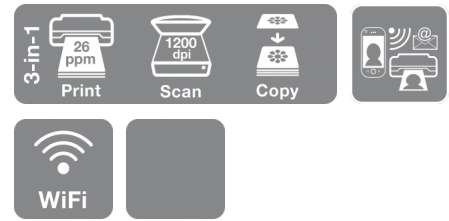

Expression Home XP-225

DATASHEET

The Expression Home XP-225 is part of Epson's smallest ever range of small-in-one home inkjets. It offers cost-effective printing for home users with inks that can be replaced individually. This compact printer, scanner and copier also features the added benefits of Wi-Fi connectivity and mobile printing from anywhere¹.